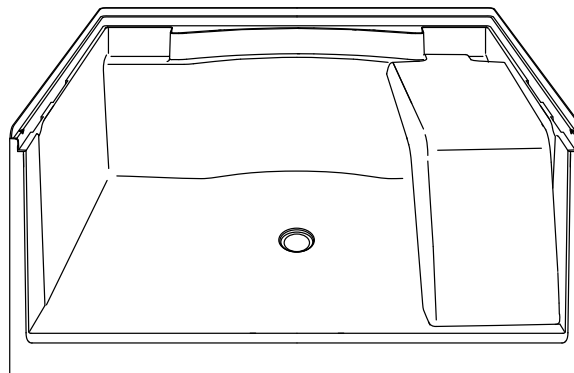

Features

- 3-1/2" threshold.
- Durable high-gloss finish with molded-in textured floor.
- Center drain.
- Not suitable for tile-down applications.
- Compatible with Accord complete wall set (72284100)

Material

- Made from solid Vikrell® material for strength, durability, and lasting beauty.

Recommended Products/Accessories

- 695B-48 Framed sliding shower door
- 1500D-48 Framed pivot shower door
- 1505D-48 Framed pivot shower door
- 1506D-48 Framed pivot shower door
- 1530D-48 Framed pivot shower door
- 1535D-48 Framed pivot shower door
- 5475-48 Frameless sliding shower door
- 5477-48 Frameless sliding shower door
- 5970-48 Framed sliding shower door
- 5975-48 Framed sliding shower door
- 5976-48 Framed sliding shower door
- 5977-48 Framed sliding shower door
- 547808-48 Frameless sliding shower door
- 572075-48 Framed sliding shower door
- 581075-48 Frameless sliding shower door
- 80001012 12" straight grab bar
- 80001018 18" straight grab bar
- 80001024 24" straight grab bar
- 80011032 32" straight grab bar
- 80001036 36" straight grab bar
- 80012222 22" curved grab bar
- 72286104 Removable bath seat for Series 7228 and 7229
- K-23726 Drain treatment
- K-23733 Vikrell® cleaner

All product dimensions are nominal.

Installation: Three-wall alcove

Drain location: Center

Maximum door width: 44-5/8" (1133 mm)

Notes

Install this product according to the installation instructions.